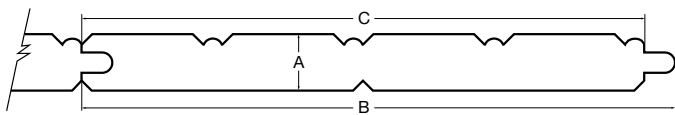

Its “tongue-and-groove” design results in a clean look that can be reversed to offer a contemporary “V-groove” appearance.

Pictured: Beaded Pattern

Nominal Size	Actual Thickness (A)	Actual Width (B)	Reveal (C)
5/8 x 4	5/8"	3-15/32"	3-5/32"
5/8 x 6	5/8"	5-5/16"	4-15/16"

SINGLE BEADBOARD

Two distinct beaded patterns—4" and 6"—to suit the most popular design trends. Reversible for a contemporary “V-Groove” appearance.

Smooth Finish

Nominal Size	Actual Thickness (A)	Actual Width (B)	Reveal (C)
5/8 x 8	5/8"	6-9/16"	6-7/32"
5/8 x 12	5/8"	10-1/4"	9-29/32"