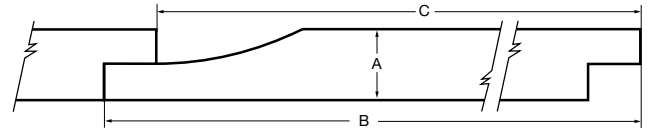

Smooth Finish

Nominal Size	Actual Thickness (A)	Actual Width (B)	Reveal (C)
1 x 6	11/16"	5-1/2"	5"
1 x 8	11/16"	7-1/2"	7"
1 x 10	11/16"	9-1/2"	9"

COVE/DUTCH LAP

The Cove/Dutch Lap profile features a subtle curve that creates a unique, eased appearance.

Smooth Finish

Nominal Size	Actual Thickness (A)	Actual Width (B)	Reveal (C)
1 x 6	11/16"	5-1/2"	4-31/32"
1 x 8	11/16"	7-1/4"	6-23/32"
1 x 10	11/16"	9-1/4"	8-23/32"

CHANNEL

The Channel profile’s wide groove creates a rich shadow line effect.