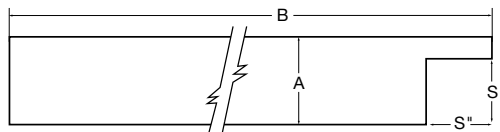

Available Finishes:

- Smooth
- Woodgrain

Nominal Size	Actual Thickness (A)	Actual Width (B)	Window Pocket (W' x W'')	Siding Pocket (S' x S'')
5/4 x 4	1"	3-1/2"	3/16" x 1-7/8"	3/4" x 3/4"
5/4 x 6	1"	5-1/2"	3/16" x 1-7/8"	3/4" x 3/4"
5/4 x 8	1"	7-1/4"	3/16" x 1-7/8"	3/4" x 3/4"

WINDOW AND SIDING POCKET RABBETED TRIM

The ultimate accessory to build a neat, professional-looking window surround.