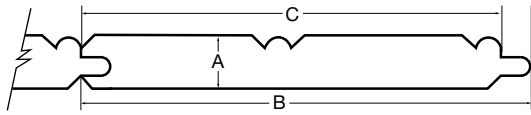

Its “tongue-and-groove” design results in a clean look that can be reversed to offer a contemporary “V-groove” appearance.

Pictured: Beaded Pattern

Nominal Size	Actual Thickness (A)	Actual Width (B)	Reveal (C)
5/8 x 4	5/8"	3-15/32"	3-5/32"
5/8 x 6	5/8"	5-5/16"	4-15/16"