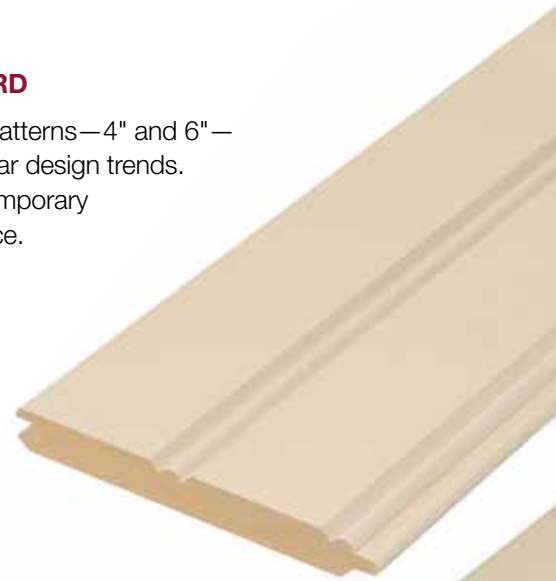

TruExterior Siding comes pre-primed and does require paint.

Beadboard

Including single and double profiles, TruExterior® Beadboard is ideal for porch ceilings, soffits and decorative wall applications, and allows for a variety of installations, as it can be attached in either parallel or perpendicular directions.

Its “tongue-and-groove” design results in a clean look that can be reversed to offer a contemporary “V-groove” appearance.

Pictured: Beaded Pattern

Nominal Size	Actual Thickness (A)	Actual Width (B)	Reveal (C)
5/8 x 4	5/8"	3-15/32"	3-5/32"
5/8 x 6	5/8"	5-5/16"	4-15/16"

SINGLE BEADBOARD

Two distinct beaded patterns—4" and 6"—to suit the most popular design trends. Reversible for a contemporary “V-Groove” appearance.

Smooth Finish

Nominal Size	Actual Thickness (A)	Actual Width (B)	Reveal (C)
5/8 x 8	5/8"	6-9/16"	6-7/32"
5/8 x 12	5/8"	10-1/4"	9-29/32"