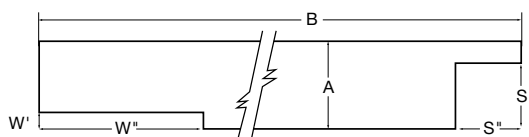

Available Finishes:

- Smooth
- Woodgrain

TruExterior Accessories come pre-primed and do require paint.