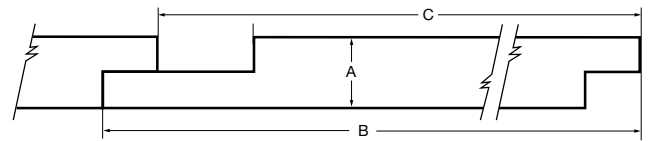

Smooth Finish

Nominal Size	Actual Thickness (A)	Actual Width (B)	Reveal (C)
1 x 6	11/16"	5-1/2"	4-31/32"
1 x 8	11/16"	7-1/4"	6-23/32"
1 x 10	11/16"	9-1/4"	8-23/32"

CHANNEL

The Channel profile’s wide groove creates a rich shadow line effect.

Smooth Finish

Nominal Size	Actual Thickness (A)	Actual Width (B)	Reveal (C)
1 x 6	11/16"	5-1/2"	4-31/32"
1 x 8	11/16"	7-1/4"	6-23/32"
1 x 10	11/16"	9-1/4"	8-23/32"

CHANNEL BEVEL

The Channel Bevel profile features a channel-style joint with an angled edge.